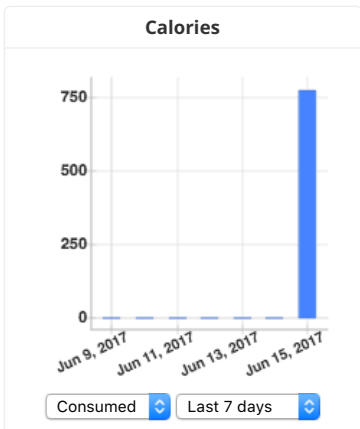

June 15, 2017

ADD FOOD
ADD EXERCISE
ADD BIOMETRIC
ADD NOTE

Description	Amount	Unit	Calories
Banana, Fresh	3	medium - 7" to 7 7/8" long	315.06
Dates, Medjool	3	date, pitted	199.44
Cocoa Powder, Unsweetened	1	tbsp	12.26
Strawberries, Frozen, Unsweetened	1	cup	77.35
Spinach, Raw	1	× 1/4 bunch	19.55
Peanut Butter, Natural, Unsalted	1	tbsp	93.92
Amazing Grass Green Superfood, Berry Drink Powder, Goji & Acai	1	scoop	30
So Nice, Fortified Almond Beverage, Unsweetened	1	cup (250 mL)	30

Calories Summary

Carbs **-827.2**
 Activity
 Basal Metabolic Rate

777.7 kcal CONSUMED
1605 kcal BURNED

Energy: 777.6 kcal / 1337 kcal (58%)
Protein: 16.5 g / 46.0 g (36%)
Net Carbs: 142.7 g / 130.0 g (110%)
Fat: 13.0 g / 65.0 g (20%)