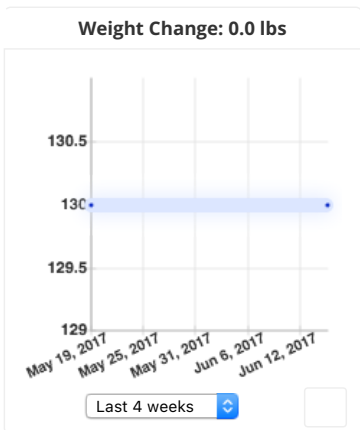

June 15, 2017

ADD FOOD
ADD EXERCISE
ADD BIOMETRIC
ADD NOTE

Description	Amount	Unit	Calories
Banana, Fresh	3	medium - 7" to 7 7/8" long	315.06
Dates, Medjool	3	date, pitted	199.44
Cocoa Powder, Unsweetened	1	tbsp	12.26
Strawberries, Frozen, Unsweetened	1	cup	77.35
Spinach, Raw	1	× 1/4 bunch	19.55
Peanut Butter, Natural, Unsalted	1	tbsp	93.92
Amazing Grass Green Superfood, Berry Drink Powder, Goji & Acai	1	scoop	30
So Nice, Fortified Almond Beverage, Unsweetened	1	cup (250 mL)	30

Calories Summary

Carbs **-827.2**
 Activity
 Basal Metabolic Rate

777.7 kcal CONSUMED
1605 kcal BURNED

Energy: 777.6 kcal / 1337 kcal (58%)
Protein: 16.5 g / 46.0 g (36%)
Net Carbs: 142.7 g / 130.0 g (110%)
Fat: 13.0 g / 65.0 g (20%)